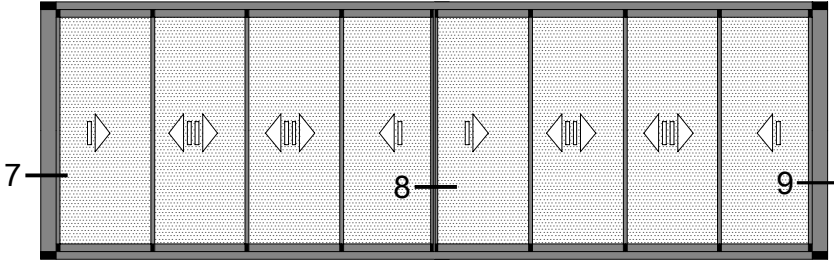

4+4 DİAGRAM BİRLEŞİM DETAYI

4+4 DIAGRAM CONNECTION DETAIL