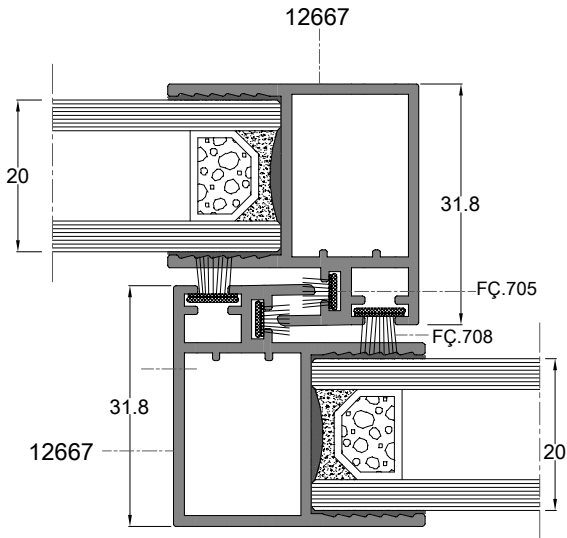

3D

4. Kilit Alternatifi : Kanca Kilitli Detay  
LOCK ALTERNATIVE : HOOK LOCKED DETAIL

İÇ  
(INSIDE)

DIŞ  
(OUTSIDE)

D-3D

**iÇ**  
(INSIDE)

**D-4**

**D-5**

**D-6**

**DIŞ**  
(OUTSIDE)

**KAPALI S STEM**  
CLOSED SYSTEM

ÖLÇEK:1/2  
SCALE:1/2

**AÇIK S STEM**  
OPEN SYSTEM

**CAM / GLASS**

Kod Code	Çizim Drawing	Miktar Quantity	Ölçüler Dimensions
CAM GLASS		2 Pcs / Adet	GL = L/4-45 GH = H-152

CAM ÖLÇÜLERİ EŞİT KABUL EDİLEREK FORMULİZE EDİLMİŞTİR.  
GLASS DIMENSIONS ARE FORMULATED, ACCEPT EQUAL.