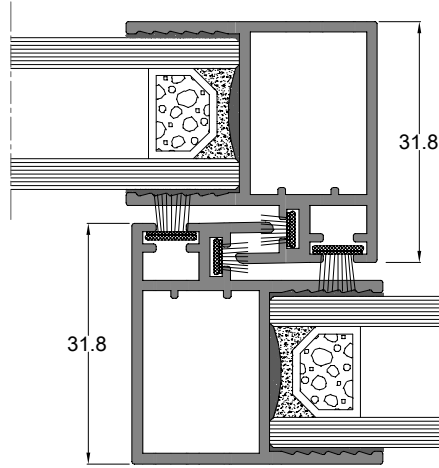

3D

4. Kilit Alternatifi : Kanca Kilitli Detay  
LOCK ALTERNATIVE : HOOK LOCKED DETAIL

İÇ  
(INSIDE)

DIŞ  
(OUTSIDE)

D-3D

**iÇ**  
(INSIDE)

**D-4**

**D-5**

**D-6**

**DIŞ**  
(OUTSIDE)

**KAPALI S STEM**  
CLOSED SYSTEM

ÖLÇEK:1/2  
SCALE:1/2

**AÇIK S STEM**  
OPEN SYSTEM