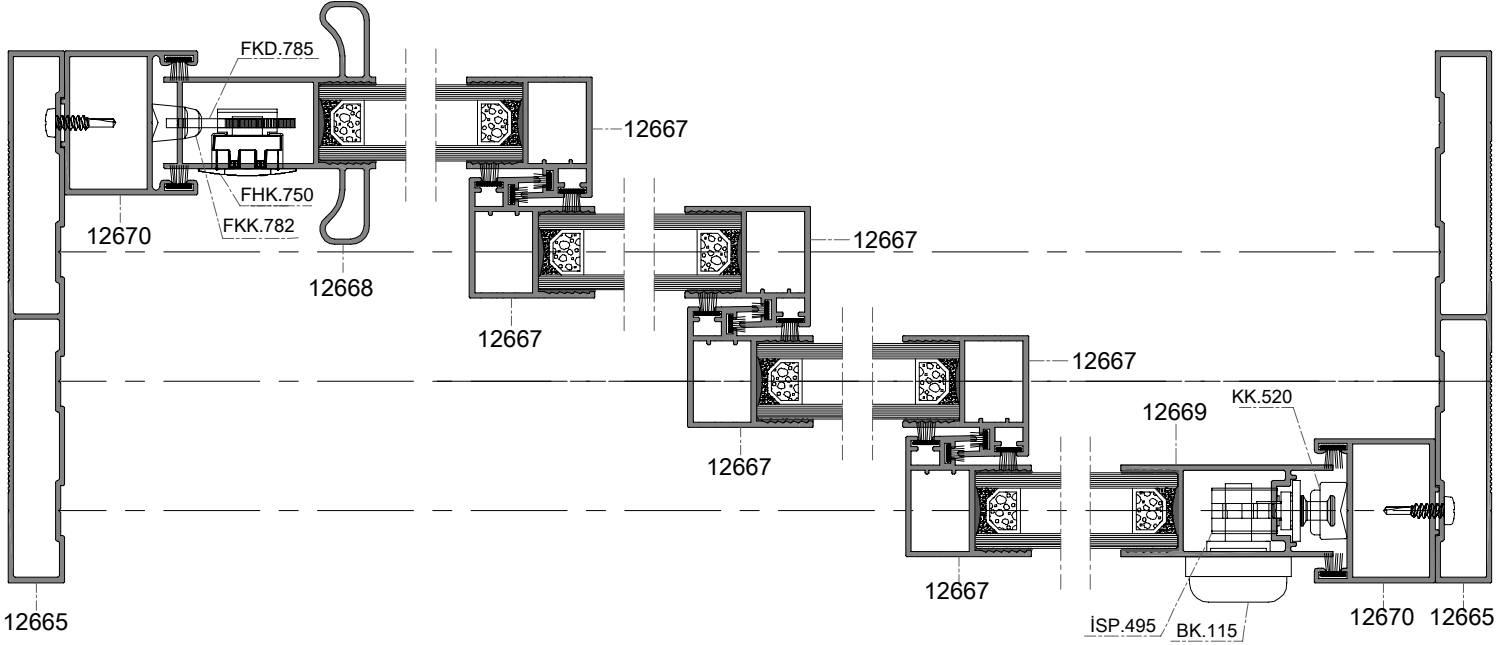

**D-6**

**DIŞ**  
(OUTSIDE)

**KAPALI S STEM**  
CLOSED SYSTEM

ÖLÇEK:1/2  
SCALE:1/2

**AÇIK S STEM**  
OPEN SYSTEM