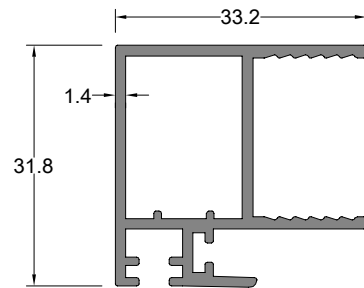

Kenet Profili INTERLOCKING PROFILE	Profil Kodu Profile Code	(kg/mt) Weight
	12667	0,550