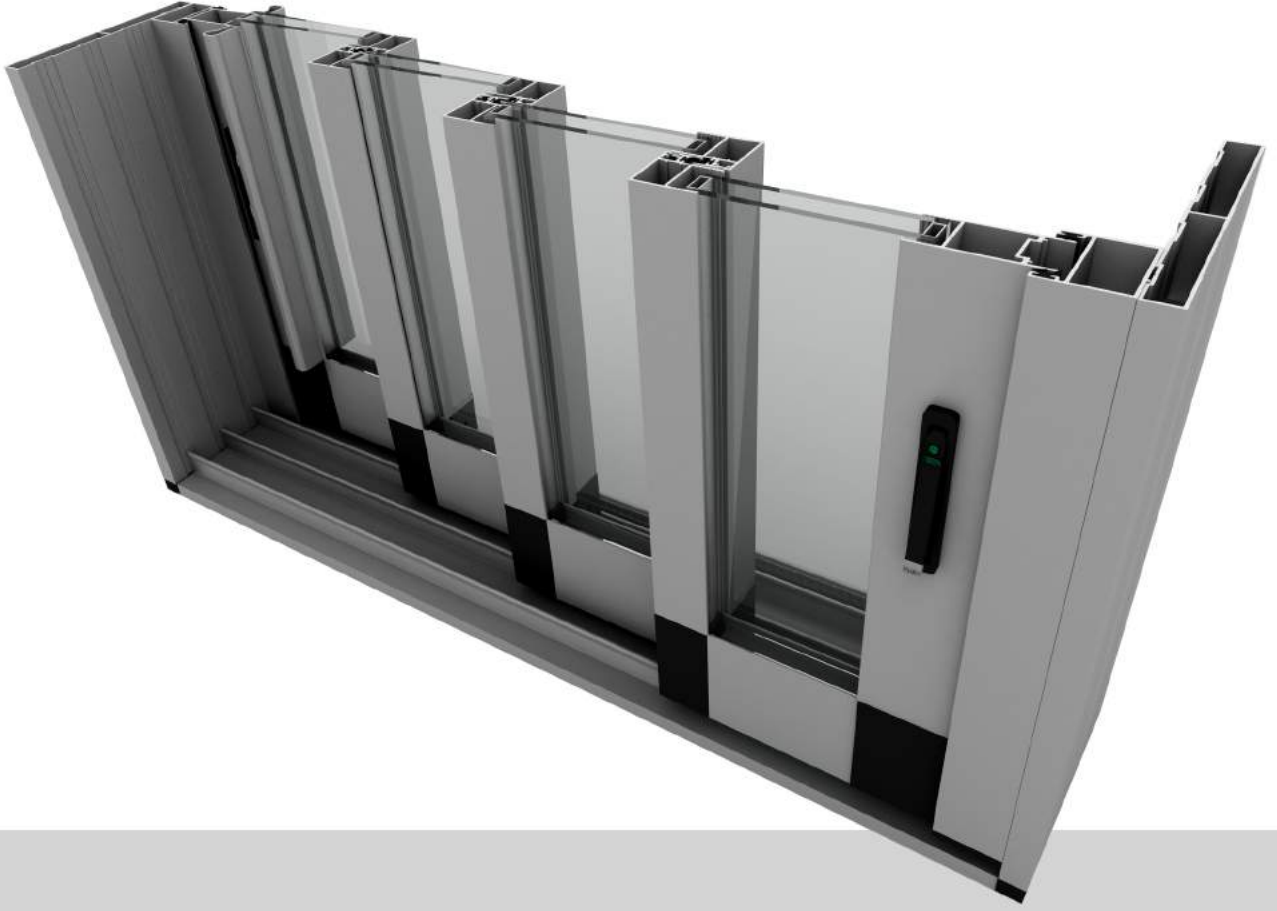

Isıcamlı Sürme Cam Balkon Sistem  
Heat Insulated Sliding Balcony Glazing System

# ISCB140 Isıcamlı Sürme Cam Balkon Sistemi

## ISCB140 Heat Insulated Sliding Balcony Glazing System