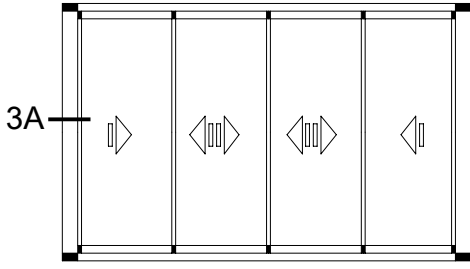

1. Kilit Alternatifi : Anahtarlı Havuz Kollu Detay
LOCK ALTERNATIVE : RECESSED HANDLE LOCK WITH KEY DETAIL