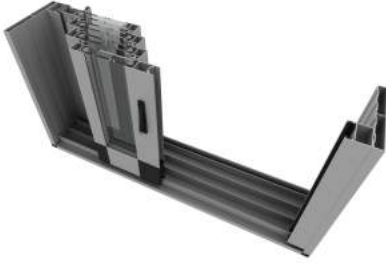

**D-6**

**DIŞ**  
(OUTSIDE)

**KAPALI S STEM**  
CLOSED SYSTEM

ÖLÇEK:1/2  
SCALE:1/2

**AÇIK S STEM**  
OPEN SYSTEM