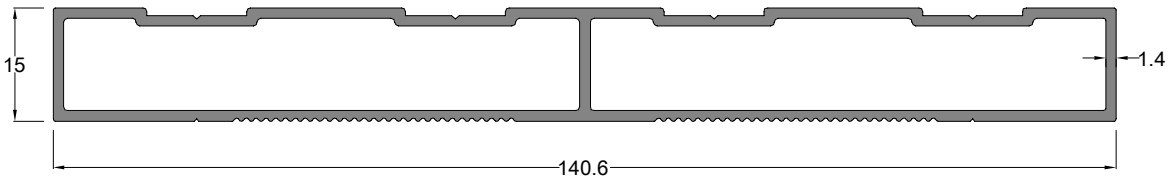

4 Raylı Yan Kasa Profili QUAD RAIL FRAME PROFILE (SIDE)	Profil Kodu Profile Code	(kg/mt) Weight
	12665	1,192