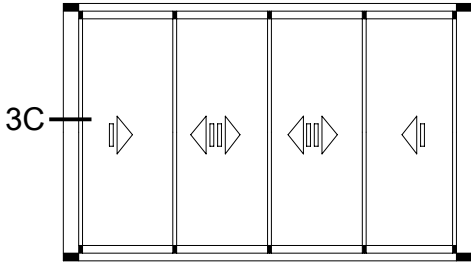

3. Kilit Alternatifi : Horoz Kilitli Detay
LOCK ALTERNATIVE : HOOK LOCKED DETAIL