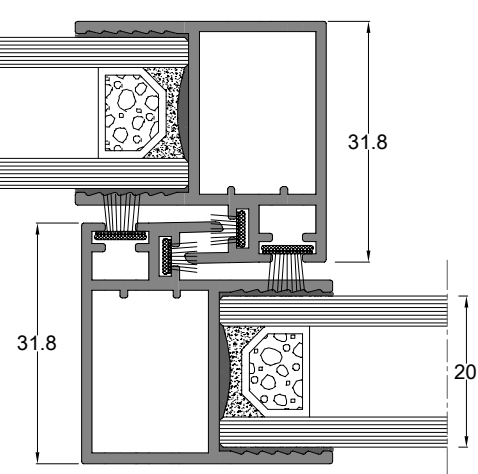

3D

4. Kilit Alternatifi : Kanca Kilitli Detay  
LOCK ALTERNATIVE : HOOK LOCKED DETAIL

İÇ  
(INSIDE)

DIŞ  
(OUTSIDE)

D-3D

**iÇ**  
(INSIDE)

**D-4**

**D-5**

**D-6**

**DIŞ**  
(OUTSIDE)

**KAPALI S STEM**  
CLOSED SYSTEM

ÖLÇEK:1/2  
SCALE:1/2

**AÇIK S STEM**  
OPEN SYSTEM