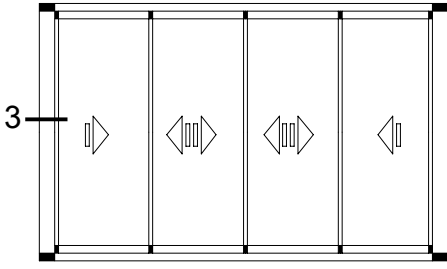

1. Kilit Alternatifi : Havuz Kollu Detay
LOCK ALTERNATIVE : RECESSED HANDLE DETAIL