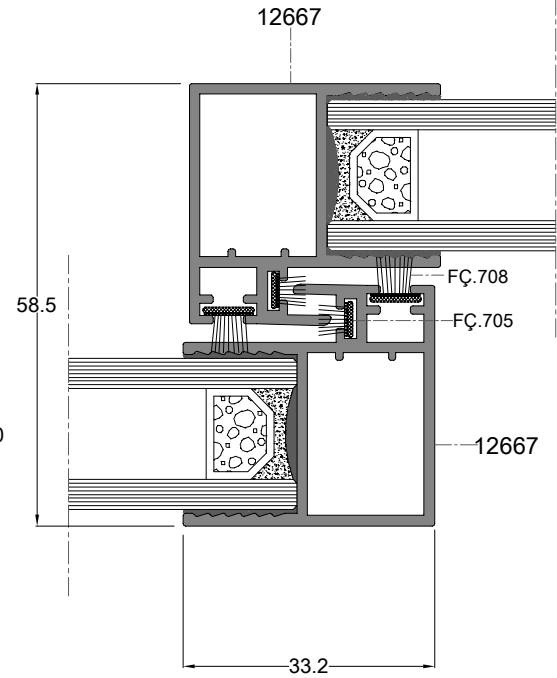

3D

4. Kilit Alternatifi : Kanca Kilitli Detay  
LOCK ALTERNATIVE : HOOK LOCKED DETAIL

İÇ  
(INSIDE)

DIŞ  
(OUTSIDE)

D-3D

**iÇ**  
(INSIDE)

**D-4**

**D-5**

**D-6**

**DIŞ**  
(OUTSIDE)

**KAPALI S STEM**  
CLOSED SYSTEM

ÖLÇEK:1/2  
SCALE:1/2

**AÇIK S STEM**  
OPEN SYSTEM

**CAM / GLASS**

Kod Code	Çizim Drawing	Miktar Quantity	Ölçüler Dimensions
CAM GLASS		2 Pcs / Adet	GL = L/4-45 GH = H-152

CAM ÖLÇÜLERİ EŞİT KABUL EDİLEREK FORMULİZE EDİLMİŞTİR.  
GLASS DIMENSIONS ARE FORMULATED, ACCEPT EQUAL.