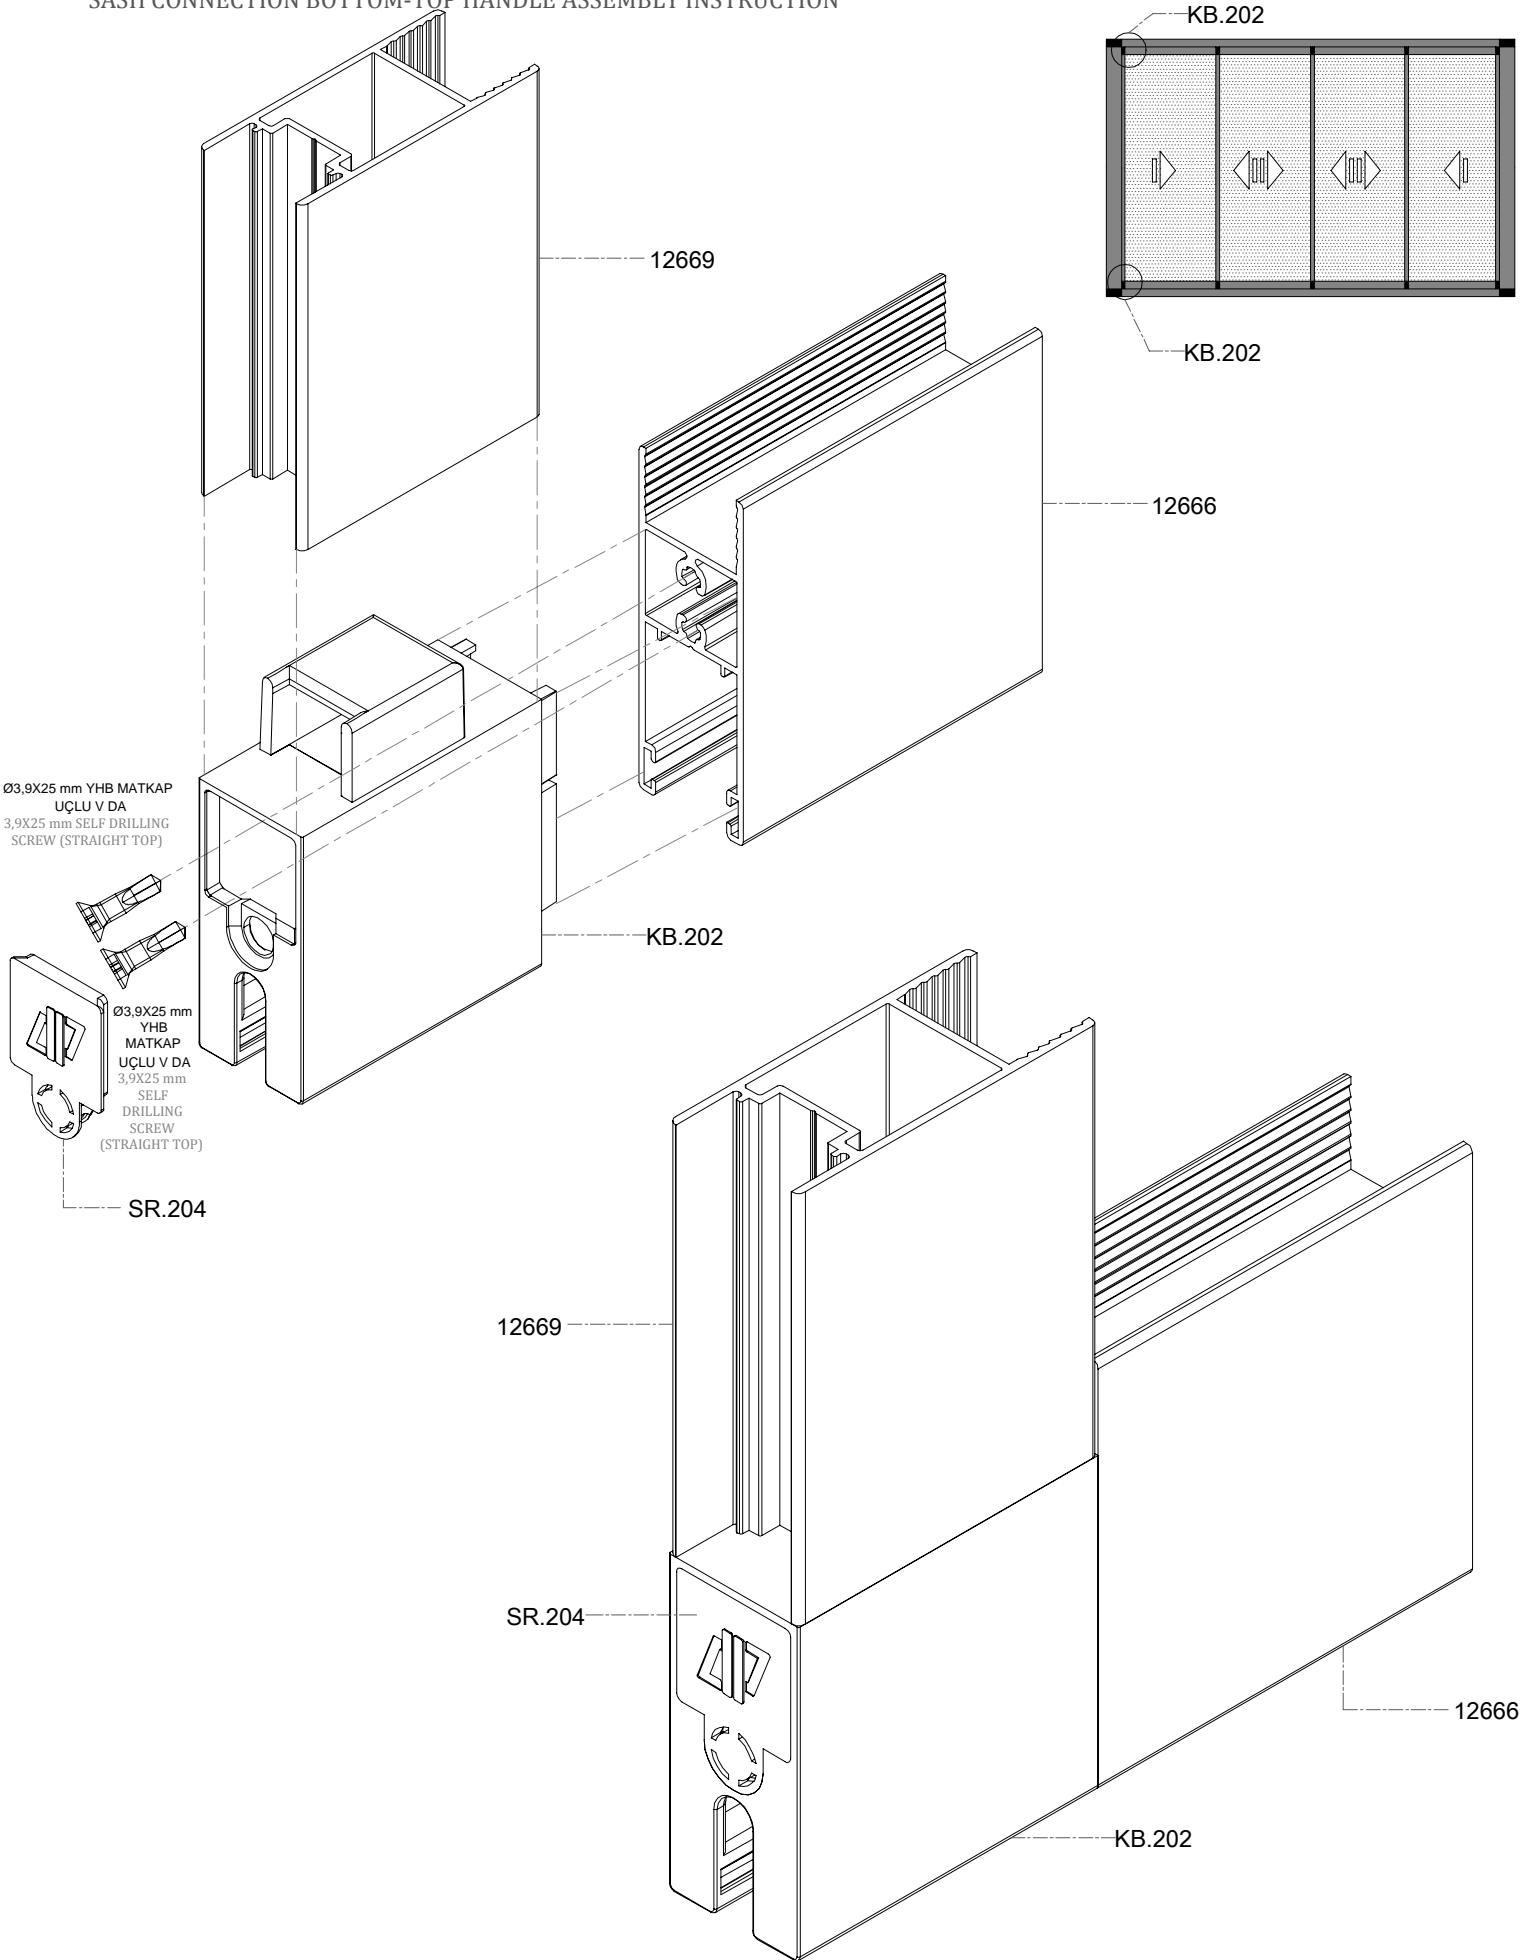

E TEK - KULPSUZ KANAT BA LANTI MONTAJ TAL MATI
SASH CONNECTION BOTTOM-TOP HANDLE ASSEMBLY INSTRUCTION